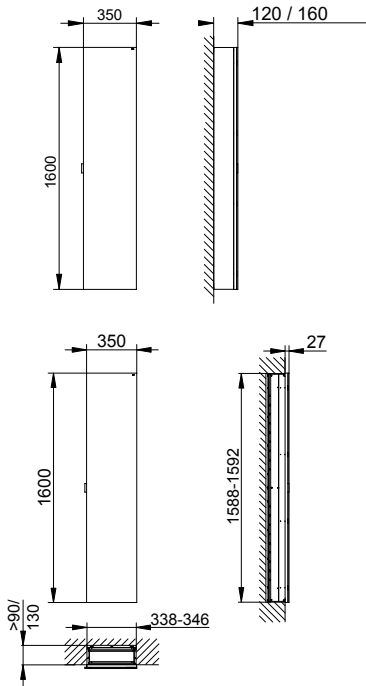

Mirror cabinets

Mirror cabinet Royal Modular 2.0

1door double sided crystal mirror, body aluminium silver-anodized, rear panel in back-lacquered white glass

Illumination:

- not illuminated

Basic equipment:

6 adjustable glass shelves, 1 middle shelf aluminium

- Width 350 mm
- Height 1600 mm
- Socket without socket

Selectable options:

Installation: for recessed installation- / wall mounted
Depth Z: 120 / 160 mm

Please note the ordering information on page 34.3!

Basic article	Installation	Width in mm	Height in mm	Depth in mm	Socket	£
80000 ... mirror cabinet, 1 door door hinged left, not illuminated						717.50
80010 ... mirror cabinet, 1 door door hinged right, not illuminated						717.50
	... 0 recessed installation					0,00
	... 1 wall mounted					252.00
		... 03 350				0,00
			... 2 1600			0,00
				... 000 120		0,00
				... 100 160		146.60
					... 000 without	0,00