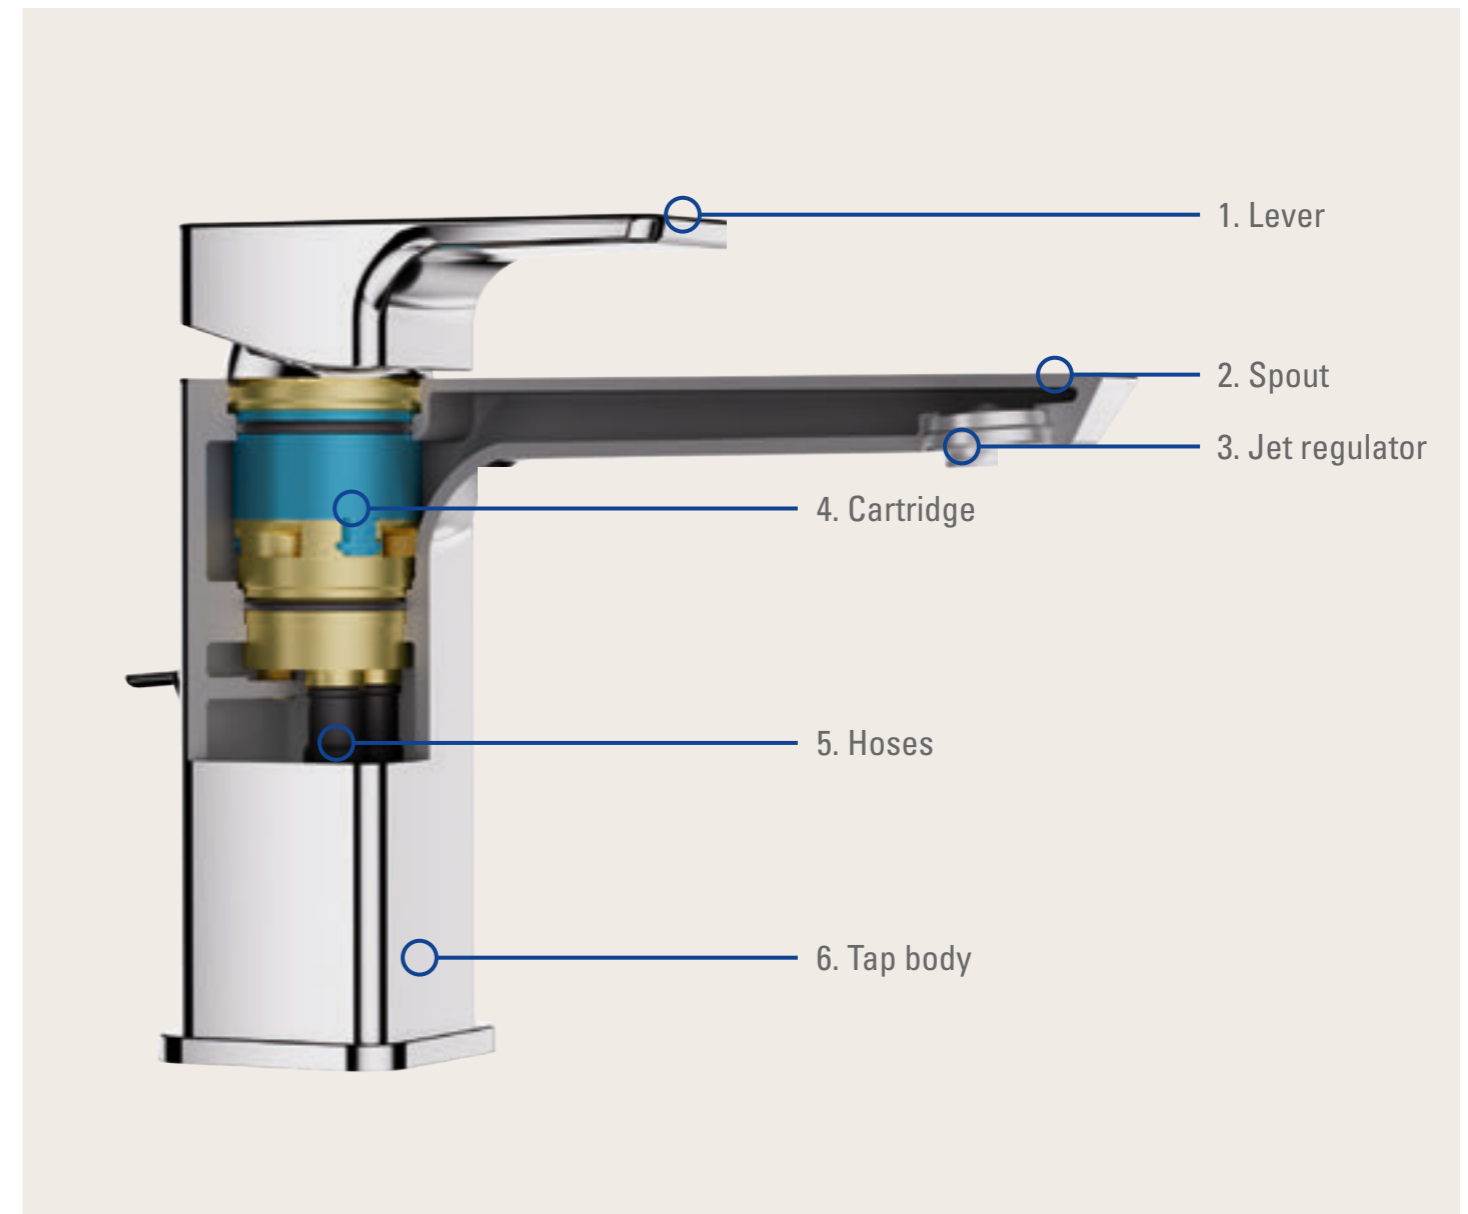

● Main collection / Top Together ○ Compatible collection

NEW TAPS, TRIED-AND-TESTED QUALITY

TRUST EXPERIENCE AND QUALITY

Villeroy & Boch is a guarantee of excellent quality and impressive design. For 275 years.

From selection of materials to workmanship or absolutely precise dimensions, we follow an uncompromising approach. This philosophy naturally applies to our taps too. Developed and tested in Germany, they impress across the board with their functionality, durability and efficient use of water.

MADE TO EXCEED EXPECTATIONS

Our taps meet strict European standards and have been tested under the toughest conditions for the highest demands:

- We test our taps at 25 bar
- Villeroy & Boch taps meet the requirements of the German Federal Environment Agency
- Quality requirements meet all standards for maximum durability
- Made from high-quality components from European market leaders that meet all European water regulation standards