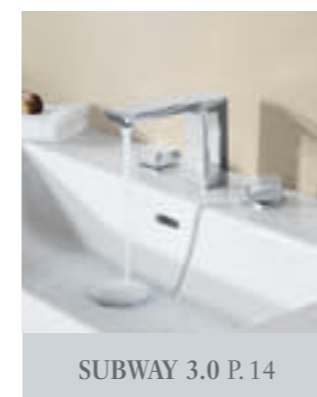

TOP TOGETHER

DESIGN AND FUNCTION IN PERFECT HARMONY

For an exceptionally harmonious look and optimum functionality, we ensure perfect coordination of taps and bathroom ceramics. We call this **Top Together**. This means, for example, that the angles, radii and curves of the taps are precisely tailored to those of the ceramics.

THE NEW TAPS AT A GLANCE

O.NOVO P.6