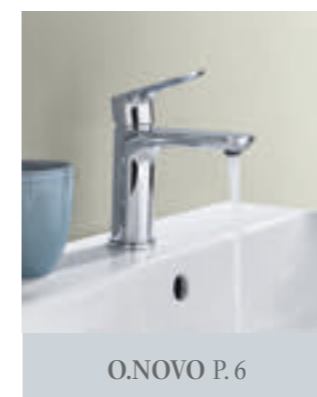

THE NEW TAPS AT A GLANCE