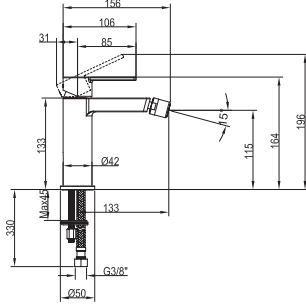

BIDET MIXER

GBP excl. VAT

ARCHITECTURA Single-lever bidet mixer

- With draw bar outlet fitting
- Material: Brass
- Deck-mounted
- Connection Type 3/8"
- Max flow rate at 3 bar 4,5 l/min
- Spout length 136 mm
- Spout height 113 mm

Article number	Description	Price
TVB10300100061	Chrome	167,-

ARCHITECTURA SQUARE Single-lever bidet mixer

- With draw bar outlet fitting
- Material: Brass
- Deck-mounted
- Connection Type 3/8"
- Max flow rate at 3 bar 4,3 l/min
- Spout length 143 mm
- Spout height 100 mm

Article number	Description	Price
TVB12500100061	Chrome	190,-
TVB12500100064	Brushed Nickel Matt	267,-
TVB12500100076	Brushed Gold	267,-
TVB125001000K5	Matt Black	267,-

CONUM Single-lever bidet mixer

- With draw bar outlet fitting
- Material: Brass
- Deck-mounted
- Connection Type 3/8"
- Max flow rate at 3 bar 4,7 l/min
- Spout length 122,5 mm
- Spout height 111,5 mm

- With draw bar outlet fitting
- Material: Brass
- Deck-mounted
- Connection Type 3/8"
- Max flow rate at 3 bar 7,7 l/min
- Spout length 100 mm
- Spout height 107 mm

Article number	Description	Price
TVB10620115061	Chrome	288,-
TVB10620115064	Brushed Nickel Matt	404,-
TVB10620115076	Brushed Gold	404,-