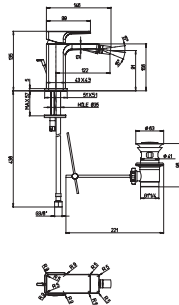

- With draw bar outlet fitting
- Material: Brass
- Deck-mounted
- Connection Type 3/8"
- Max flow rate at 3 bar 7,7 l/min
- Spout length 100 mm
- Spout height 107 mm

Article number	Description	Price
TVB10620115061	Chrome	288,-
TVB10620115064	Brushed Nickel Matt	404,-
TVB10620115076	Brushed Gold	404,-

LIBERTY Single-lever bidet mixer

- With draw bar outlet fitting
- Material: Brass
- Deck-mounted
- Connection Type 3/8"
- With adjustable aerator
- Max flow rate at 3 bar 10,6 l/min
- Spout length 95 mm
- Spout height 101 mm

Article number	Description	Price
TVB10420111061	Chrome	163,-

O.NOVO START Single-lever bidet mixer

- With draw bar outlet fitting
- Material: Brass
- Deck-mounted
- Connection Type 3/8"
- Max flow rate at 3 bar 4,5 l/min
- Spout length 87 mm
- Spout height 75 mm

Article number	Description	Price
TVB10520111061	Chrome	121,-

SUBWAY 3.0 Single-lever bidet mixer

- With draw bar outlet fitting
- Material: Brass
- Deck-mounted
- Connection Type 3/8"
- With adjustable aerator
- Spout length 122 mm
- Spout height 91 mm