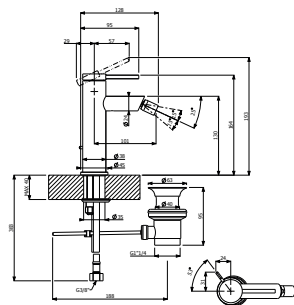

- With draw bar outlet fitting
- Material: Brass
- Deck-mounted
- Connection Type 3/8"
- Max flow rate at 3 bar 7,7 l/min
- Spout length 100 mm
- Spout height 107 mm

Article number	Description	Price
TVB10620115061	Chrome	288,-
TVB10620115064	Brushed Nickel Matt	404,-
TVB10620115076	Brushed Gold	404,-

LIBERTY Single-lever bidet mixer

- With draw bar outlet fitting
- Material: Brass
- Deck-mounted
- Connection Type 3/8"
- With adjustable aerator
- Max flow rate at 3 bar 10,6 l/min
- Spout length 95 mm
- Spout height 101 mm

Article number	Description	Price
TVB10700100061	Chrome	218,-

LOOP & FRIENDS Single-lever bidet mixer

- With draw bar outlet fitting
- Material: Brass
- Deck-mounted
- Connection Type 3/8"
- Max flow rate at 3 bar 7,9 l/min
- Spout length 101 mm
- Spout height 130 mm

Article number	Description	Price
TVB10620115361	Chrome	264,-
TVB10620115364	Brushed Nickel Matt	372,-
TVB10620115376	Brushed Gold	372,-

BIDET MIXER

GBP excl. VAT

O.NOVO Single-lever bidet mixer

- With draw bar outlet fitting
- Material: Brass
- Deck-mounted
- Connection Type 3/8"
- Max flow rate at 3 bar 4,8 l/min
- Spout length 121 mm
- Spout height 75 mm