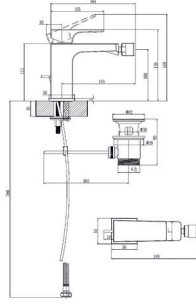

BIDET MIXER

GBP excl. VAT

ARCHITECTURA Single-lever bidet mixer

- With draw bar outlet fitting
- Material: Brass
- Deck-mounted
- Connection Type 3/8"
- Max flow rate at 3 bar 4,5 l/min
- Spout length 136 mm
- Spout height 113 mm

Article number	Description	Price
TVB10300100061	Chrome	167,-

ARCHITECTURA SQUARE Single-lever bidet mixer

- With draw bar outlet fitting
- Material: Brass
- Deck-mounted
- Connection Type 3/8"
- Max flow rate at 3 bar 4,3 l/min
- Spout length 143 mm
- Spout height 100 mm

Article number	Description	Price
TVB12500100061	Chrome	190,-
TVB12500100064	Brushed Nickel Matt	267,-
TVB12500100076	Brushed Gold	267,-
TVB125001000K5	Matt Black	267,-

CONUM Single-lever bidet mixer

- With draw bar outlet fitting
- Material: Brass
- Deck-mounted
- Connection Type 3/8"
- Max flow rate at 3 bar 4,7 l/min
- Spout length 122,5 mm
- Spout height 111,5 mm

- With draw bar outlet fitting
- Material: Brass
- Deck-mounted
- Connection Type 3/8"
- Max flow rate at 3 bar 7,7 l/min
- Spout length 100 mm
- Spout height 107 mm

Article number	Description	Price
TVB10620115061	Chrome	288,-
TVB10620115064	Brushed Nickel Matt	404,-
TVB10620115076	Brushed Gold	404,-