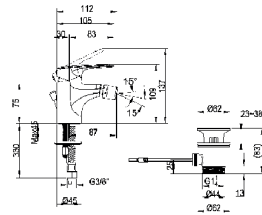

- With draw bar outlet fitting
- Material: Brass
- Deck-mounted
- Connection Type 3/8"
- Max flow rate at 3 bar 7,7 l/min
- Spout length 100 mm
- Spout height 107 mm

Article number	Description	Price
TVB10620115061	Chrome	288,-
TVB10620115064	Brushed Nickel Matt	404,-
TVB10620115076	Brushed Gold	404,-

LIBERTY Single-lever bidet mixer

- With draw bar outlet fitting
- Material: Brass
- Deck-mounted
- Connection Type 3/8"
- With adjustable aerator
- Max flow rate at 3 bar 10,6 l/min
- Spout length 95 mm
- Spout height 101 mm

Article number	Description	Price
TVB10620115361	Chrome	264,-
TVB10620115364	Brushed Nickel Matt	372,-
TVB10620115376	Brushed Gold	372,-

BIDET MIXER

GBP excl. VAT

O.NOVO Single-lever bidet mixer

- With draw bar outlet fitting
- Material: Brass
- Deck-mounted
- Connection Type 3/8"
- Max flow rate at 3 bar 4,8 l/min
- Spout length 121 mm
- Spout height 75 mm

Article number	Description	Price
TVB10420111061	Chrome	163,-

O.NOVO START Single-lever bidet mixer

- With draw bar outlet fitting
- Material: Brass
- Deck-mounted
- Connection Type 3/8"
- Max flow rate at 3 bar 4,5 l/min
- Spout length 87 mm
- Spout height 75 mm