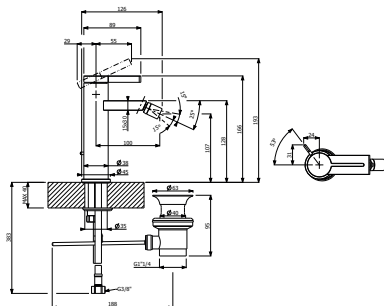

Article number	Description	Price
TVB10300100061	Chrome	167,-

ARCHITECTURA SQUARE Single-lever bidet mixer

- With draw bar outlet fitting
- Material: Brass
- Deck-mounted
- Connection Type 3/8"
- Max flow rate at 3 bar 4,3 l/min
- Spout length 143 mm
- Spout height 100 mm

Article number	Description	Price
TVB12500100061	Chrome	190,-
TVB12500100064	Brushed Nickel Matt	267,-
TVB12500100076	Brushed Gold	267,-
TVB125001000K5	Matt Black	267,-

CONUM Single-lever bidet mixer

- With draw bar outlet fitting
- Material: Brass
- Deck-mounted
- Connection Type 3/8"
- Max flow rate at 3 bar 4,7 l/min
- Spout length 122,5 mm
- Spout height 111,5 mm

- With draw bar outlet fitting
- Material: Brass
- Deck-mounted
- Connection Type 3/8"
- Max flow rate at 3 bar 7,7 l/min
- Spout length 100 mm
- Spout height 107 mm

Article number	Description	Price
TVB10620115061	Chrome	288,-
TVB10620115064	Brushed Nickel Matt	404,-
TVB10620115076	Brushed Gold	404,-

LIBERTY Single-lever bidet mixer

- With draw bar outlet fitting
- Material: Brass
- Deck-mounted
- Connection Type 3/8"
- With adjustable aerator
- Max flow rate at 3 bar 10,6 l/min
- Spout length 95 mm
- Spout height 101 mm