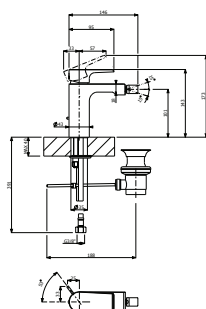

BIDET MIXER

GBP excl. VAT

ARCHITECTURA Single-lever bidet mixer

- With draw bar outlet fitting
- Material: Brass
- Deck-mounted
- Connection Type 3/8"
- Max flow rate at 3 bar 4,5 l/min
- Spout length 136 mm
- Spout height 113 mm

Article number	Description	Price
TVB12500100061	Chrome	190,-
TVB12500100064	Brushed Nickel Matt	267,-
TVB12500100076	Brushed Gold	267,-
TVB125001000K5	Matt Black	267,-

CONUM Single-lever bidet mixer

- With draw bar outlet fitting
- Material: Brass
- Deck-mounted
- Connection Type 3/8"
- Max flow rate at 3 bar 4,7 l/min
- Spout length 122,5 mm
- Spout height 111,5 mm

- With draw bar outlet fitting
- Material: Brass
- Deck-mounted
- Connection Type 3/8"
- Max flow rate at 3 bar 7,7 l/min
- Spout length 100 mm
- Spout height 107 mm

Article number	Description	Price
TVB10620115061	Chrome	288,-
TVB10620115064	Brushed Nickel Matt	404,-
TVB10620115076	Brushed Gold	404,-

LIBERTY Single-lever bidet mixer

- With draw bar outlet fitting
- Material: Brass
- Deck-mounted
- Connection Type 3/8"
- With adjustable aerator
- Max flow rate at 3 bar 10,6 l/min
- Spout length 95 mm
- Spout height 101 mm