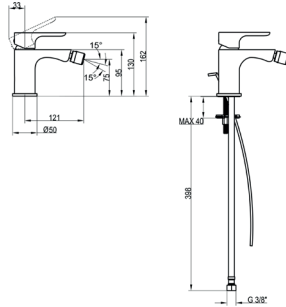

- With draw bar outlet fitting
- Material: Brass
- Deck-mounted
- Connection Type 3/8"
- Max flow rate at 3 bar 7,7 l/min
- Spout length 100 mm
- Spout height 107 mm

Article number	Description	Price
TVB10620115061	Chrome	288,-
TVB10620115064	Brushed Nickel Matt	404,-
TVB10620115076	Brushed Gold	404,-

LIBERTY Single-lever bidet mixer

- With draw bar outlet fitting
- Material: Brass
- Deck-mounted
- Connection Type 3/8"
- With adjustable aerator
- Max flow rate at 3 bar 10,6 l/min
- Spout length 95 mm
- Spout height 101 mm

Article number	Description	Price
TVB10700100061	Chrome	218,-

LOOP & FRIENDS Single-lever bidet mixer

- With draw bar outlet fitting
- Material: Brass
- Deck-mounted
- Connection Type 3/8"
- Max flow rate at 3 bar 7,9 l/min
- Spout length 101 mm
- Spout height 130 mm

Article number	Description	Price
TVB10620115361	Chrome	264,-
TVB10620115364	Brushed Nickel Matt	372,-
TVB10620115376	Brushed Gold	372,-

BIDET MIXER

GBP excl. VAT

O.NOVO Single-lever bidet mixer

- With draw bar outlet fitting
- Material: Brass
- Deck-mounted
- Connection Type 3/8"
- Max flow rate at 3 bar 4,8 l/min
- Spout length 121 mm
- Spout height 75 mm