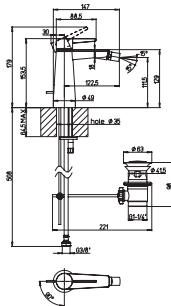

BIDET MIXER

GBP excl. VAT

ARCHITECTURA Single-lever bidet mixer

- With draw bar outlet fitting
- Material: Brass
- Deck-mounted
- Connection Type 3/8"
- Max flow rate at 3 bar 4,5 l/min
- Spout length 136 mm
- Spout height 113 mm

Article number	Description	Price
TVB10300100061	Chrome	167,-

ARCHITECTURA SQUARE Single-lever bidet mixer

- With draw bar outlet fitting
- Material: Brass
- Deck-mounted
- Connection Type 3/8"
- Max flow rate at 3 bar 4,3 l/min
- Spout length 143 mm
- Spout height 100 mm

Article number	Description	Price
TVB12500100061	Chrome	190,-
TVB12500100064	Brushed Nickel Matt	267,-
TVB12500100076	Brushed Gold	267,-
TVB125001000K5	Matt Black	267,-

CONUM Single-lever bidet mixer

- With draw bar outlet fitting
- Material: Brass
- Deck-mounted
- Connection Type 3/8"
- Max flow rate at 3 bar 4,7 l/min
- Spout length 122,5 mm
- Spout height 111,5 mm

- With draw bar outlet fitting
- Material: Brass
- Deck-mounted
- Connection Type 3/8"
- Max flow rate at 3 bar 7,7 l/min
- Spout length 100 mm
- Spout height 107 mm

Article number	Description	Price
TVB10620115061	Chrome	288,-
TVB10620115064	Brushed Nickel Matt	404,-
TVB10620115076	Brushed Gold	404,-