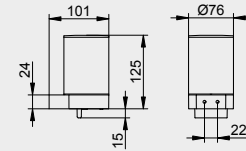

Lotion dispenser

- Complete with holder and pump, for liquid soap (liquid soap not included)
- Capacity: approx. 280 ml / Dosage: approx. 0,5 ml/stroke
- Concealed fastening points
- Corrosion-free mounting materials included