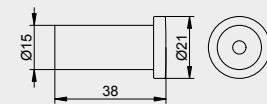

KEUCO Acia Pacific,
Middle East
Martin Hoffmann
Phone +65 8322 76 96
martin.hoffmann@keuco.com

Lotion dispenser

- Complete with holder and pump, for liquid soap (liquid soap not included)
- Capacity: approx. 280 ml / Dosage: approx. 0,5 ml/stroke
- Concealed fastening points
- Corrosion-free mounting materials included