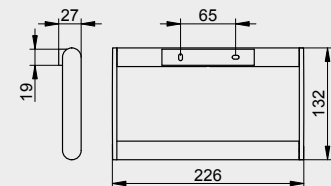

Towel ring

- Closed form
- Flexible due to pivoted wall mounting
- Easy to clean
- Concealed fastening points
- Corrosion-free mounting materials included

HIGH QUALITY
MADE IN GERMANY