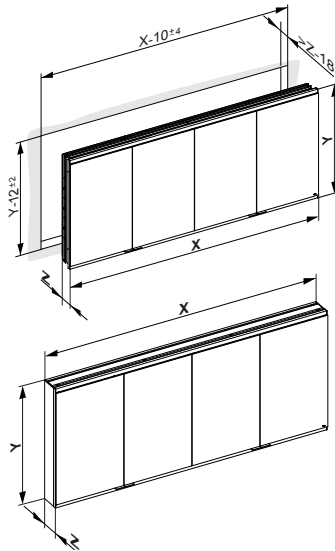

Mirror cabinets not illuminated

Mirror cabinet Royal Modular 2.0

4 doors double sided crystal mirror, body aluminium silver-anodized, rear panel in back-lacquered white glass

Illumination: not illuminated

Basic equipment:

adjustable glass shelves:
6 x at cabinet height 700 mm / 8 x at cabinet height 900 mm

Selectable options:

Installation: for recessed installation- / wall mounted

Width X: 1600 - 2100 mm

Height Y: 700 / 900 mm

Depth Z: 120 / 160 mm

Socket: without / 2 sockets / 2 sockets + 2 double USB charger

Please note the ordering information on page 34.3!

Basic article	Installation	Width in mm	Height in mm	Depth in mm	Socket	£	
80040 ... mirror cabinet, 4 doors, not illuminated						1,866.00	
	... 0 recessed installation					0,00	
	... 1 wall mounted					217.10	
		... 16	1600				0,00
		... 17	1700				70.70
		... 01	1750				106.10
		... 18	1800				141.50
		... 19	1900				212.20
		... 20	2000				282.90
		... 21	2100				353.70
				... 0	700		0,00
				... 1	900		403.70
					... 003	120	0,00
				... 103	160	112.30	
				... 000	without	0,00	
				... 400	2 x	148.80	
				... 500	2 x + 2 double USB charger	246.00	