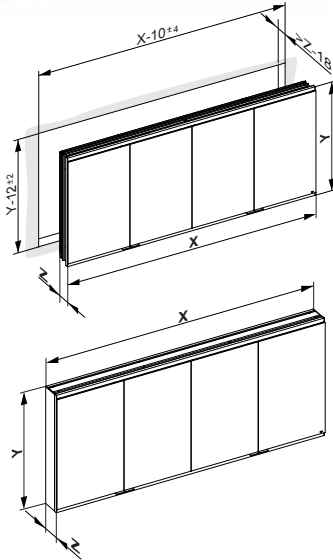

Mirror cabinets illuminated

Mirror cabinet Royal Modular 2.0

4 doors double sided crystal mirror
body aluminium silver-anodized,
rear panel in back-lacquered white glass

Illumination:

adjustable light colour from
2700 kelvin (warm white) to 6500 kelvin (daylight),
top- and downlight are infinitely dimmable and can be switched on/off,
LED 58 Watt (Lifespan > 30.000 hrs.)
Lamps non-exchangeable

Operation: Key panel with capacitive touch sensor

Basic equipment:

adjustable glass shelves: 6 x at cabinet height 700 mm /
8 x at cabinet height 900 mm

Selectable options:

Illumination: illuminated / illuminated DALI controlled
Installation: for recessed installation- / wall mounted
Width X: 1600 - 2100 mm
Height Y: 700 / 900 mm
Depth Z: 120 / 160 mm
Socket: without / 2 sockets / 2 sockets + 2 double USB charger

Please note the ordering information on page 34.3!

Basic article	Installation	Width in mm	Height in mm	Depth in mm	Socket	£
80041 ... Mirror cabinet, 4 doors illuminated						2,674.90
80042 ... Mirror cabinet, 4 doors illuminated, DALI controlled						2,749.30
	... 0 recessed installation					0,00
	... 1 wall mounted					217.70
		... 16 1600				0,00
		... 17 1700				92.10
		... 01 1750				138.10
		... 18 1800				184.10
		... 19 1900				276.20
		... 20 2000				368.20
		... 21 2100				460.30
			... 0 700			0,00
			... 1 900			403.70
				... 003 120		0,00
				... 103 160		112.30
				... 000 without		0,00
				... 400 2 x		148.80
				... 500 2 x + 2 Double USB Charger		246.00