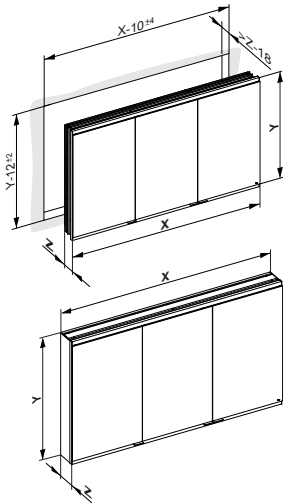

Mirror cabinets not illuminated

**Mirror cabinet Royal Modular 2.0**

3 doors double sided crystal mirror, body aluminium silver-anodized, rear panel in back-lacquered white glass

**Illumination:** not illuminated

**Basic equipment:**

adjustable glass shelves:  
6 x at cabinet height 700 mm / 8 x at cabinet height 900 mm

**Selectable options:**

Installation: For recessed installation- / wall mounted

Width X: 900 - 1500 mm

Height Y: 700 / 900 mm

Depth Z: 120 / 160 mm

Socket: without / 1 socket / 1 socket + 1 double USB charger

Please note the ordering information on page 34.3!

Basic article	Installation	Width in mm	Height in mm	Depth in mm	Socket	£
80030 ... Mirror cabinet, 3 doors, not illuminated						1,212.90
	... 0 recessed installation					0,00
	... 1 wall mounted					189.20
		...09 900				0,00
		...10 1000				62.40
		...00 1050				93.60
		...11 1100				124.80
		...12 1200				187.30
		...13 1300				249.70
		...14 1400				312.10
		...15 1500				374.50
			... 0 700			0,00
			... 1 900			298.40
				... 003 120		0,00
				... 103 160		98.50
				... 000 without		0,00
				... 200 1 x		85.00
				... 300 1 x + 1 double USB charger		130.10