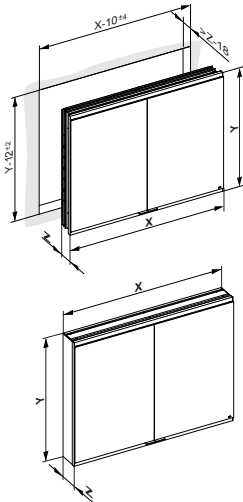

Mirror cabinets not illuminated

Mirror cabinet Royal Modular 2.0
 2 doors double sided crystal mirror, body aluminium silver-anodized,
 rear panel in back-lacquered white glass

Illumination: not illuminated

Basic equipment:
 adjustable glass shelves: 3 x at cabinet height 700 mm / 4 x at cabinet height 900 mm

Selectable options:
 Installation: For recessed installation- / wall mounted
 Width X: 600 – 1200 mm
 Height Y: 700 / 900 mm
 Depth Z: 120 / 160 mm
 Socket: without / 1 socket / 1 socket + 1 double USB charger

Please note the ordering information on page 34.3!

Basic article	Installation	Width in mm	Height in mm	Depth in mm	Socket	£
80020 ... mirror cabinets, 2 door, not illuminated						804.50
	... 0 recessed installation					0,00
	... 1 wall mounted					181.00
		... 06 600				0,00
		... 07 700				52.20
		... 08 800				104.40
		... 09 900				156.60
		... 10 1000				208.80
		... 00 1050				234.90
		... 11 1100				261.00
		... 12 1200				313.20
				... 0 700		0,00
				... 1 900		222.10
				... 003 120	0,00	
				... 103 160	68.60	
				... 000 without	0,00	
				... 200 1 x	85.00	
				... 300 1 x + 1 double USB charger	130.10	