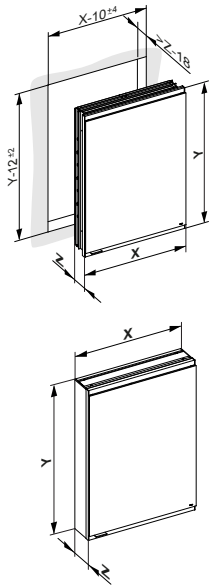

Mirror cabinets not illuminated

**Mirror cabinet Royal Modular 2.0**

1 door, double sided crystal mirror, body aluminium silver-anodized, rear panel in back-lacquered white glass

**Illumination:** not illuminated

**Basic equipment:**

adjustable glass shelves: 3 x at cabinet height 700 mm / 4 x at cabinet height 900 mm

**Selectable options:**

Installation: For recessed installation / wall mounted

Width X: 500 / 600 mm

Height Y: 700 / 900 mm

Depth Z: 120 / 160 mm

Socket: without / 1 Socket

Basic article	Installation	Width in mm	Height in mm	Depth in mm	Socket	£
80000 ... Mirror cabinet, 1 door, door hinged left, not illuminated						629.10
80010 ... Mirror cabinet, 1 door, door hinged right, not illuminated						629.10
	... 0 recessed installation					0.00
	... 1 wall mounted					158.00
		... 05 500				0.00
		... 06 600				52.20
			... 0 700			0.00
			... 1 900			145.90
				... 003 120		0,00
				... 103 160		53.30
				... 000 without		0.00
				... 100 1 x		51.30