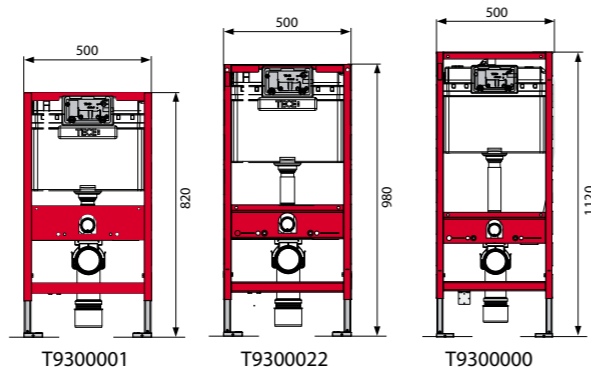

DIMENSIONS

ALTERNATIVE FRAME OPTIONS

Options/Accessories	Product Code	RRP £'s exc VAT
Frame with Cistern 980mm	T9300022	313.00
Frame with Cistern 820mm	T9300001	286.00

RG Lite Washlet EWATER+ NC Wall Hung WC Pan

This Washlet has exposed water and electrical supplies.

Description	Product Code	RRP £'s exc VAT
RG Lite EWATER+ Washlet Seat	TCF34120GGB	1,494.00
NC Wall Hung WC (380 x 530 x 340mm)	CW762Y	332.00
UK Upgrade Set	T9880039	78.00
1/2"-1/2" Isolation Valve	VHJ10174	15.00
Glass TOTO Flush Plate	E00022	112.00
Frame with Cistern 1120mm	T9300000	286.00
Total price with 1120mm frame		2,317.00

RG Lite Washlet EWATER+ NC Back-to-wall WC Pan

This Washlet has exposed water and electrical supplies.

Description	Product Code	RRP £'s exc VAT
RG Lite EWATER+ Washlet Seat	TCF34120GGB	1,494.00
NC Back-to-wall WC (380 x 630 x 483mm)	CW763Y	365.00
UK Upgrade Set	T9880039	78.00
1/2"-1/2" Isolation Valve	VHJ10174	15.00
Total price		1,952.00

DIMENSIONS

ALTERNATIVE FRAME OPTIONS

Options/Accessories	Product Code	RRP £'s exc VAT
Frame with Cistern 980mm	T9300022	313.00
Frame with Cistern 820mm	T9300001	286.00

TOTO

140-142 St. John Street
London
EC1V 4UA