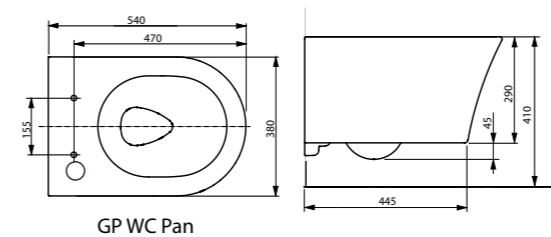

DIMENSIONS

ALTERNATIVE FRAME OPTIONS

Options/Accessories	Product Code	RRP £'s exc VAT
Frame with Cistern 980mm	T9300022	313.00
Frame with Cistern 820mm	T9300001	286.00