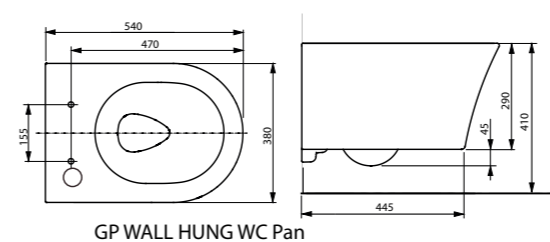

DIMENSIONS

ALTERNATIVE FRAME OPTIONS

Options/Accessories	Product Code	RRP £'s exc VAT
Frame with Cistern 980mm	T9300022	313.00
Frame with Cistern 820mm	T9300001	286.00