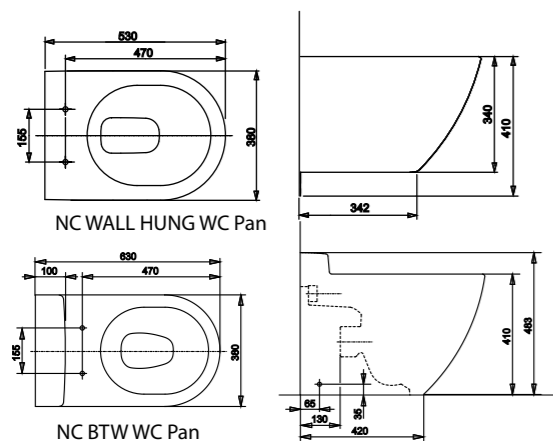

DIMENSIONS

ALTERNATIVE FRAME OPTIONS

Options/Accessories	Product Code	RRP £'s exc VAT
Frame with Cistern 980mm	T9300022	313.00
Frame with Cistern 820mm	T9300001	286.00

RG Lite Washlet EWATER+ NC Wall Hung WC Pan

This Washlet has exposed water and electrical supplies.

Description	Product Code	RRP £'s exc VAT
RG Lite EWATER+ Washlet Seat	TCF34120GGB	1,494.00
NC Wall Hung WC (380 x 530 x 340mm)	CW762Y	332.00
UK Upgrade Set	T9880039	78.00
1/2"-1/2" Isolation Valve	VHJ10174	15.00
Glass TOTO Flush Plate	E00022	112.00
Frame with Cistern 1120mm	T9300000	286.00
Total price with 1120mm frame		2,317.00

RG Lite Washlet EWATER+ NC Back-to-wall WC Pan

This Washlet has exposed water and electrical supplies.

Description	Product Code	RRP £'s exc VAT
RG Lite EWATER+ Washlet Seat	TCF34120GGB	1,494.00
NC Back-to-wall WC (380 x 630 x 483mm)	CW763Y	365.00
UK Upgrade Set	T9880039	78.00
1/2"-1/2" Isolation Valve	VHJ10174	15.00
Total price		1,952.00

DIMENSIONS

ALTERNATIVE FRAME OPTIONS

Options/Accessories	Product Code	RRP £'s exc VAT
Frame with Cistern 980mm	T9300022	313.00
Frame with Cistern 820mm	T9300001	286.00

TOTO

140-142 St. John Street
London
EC1V 4UA