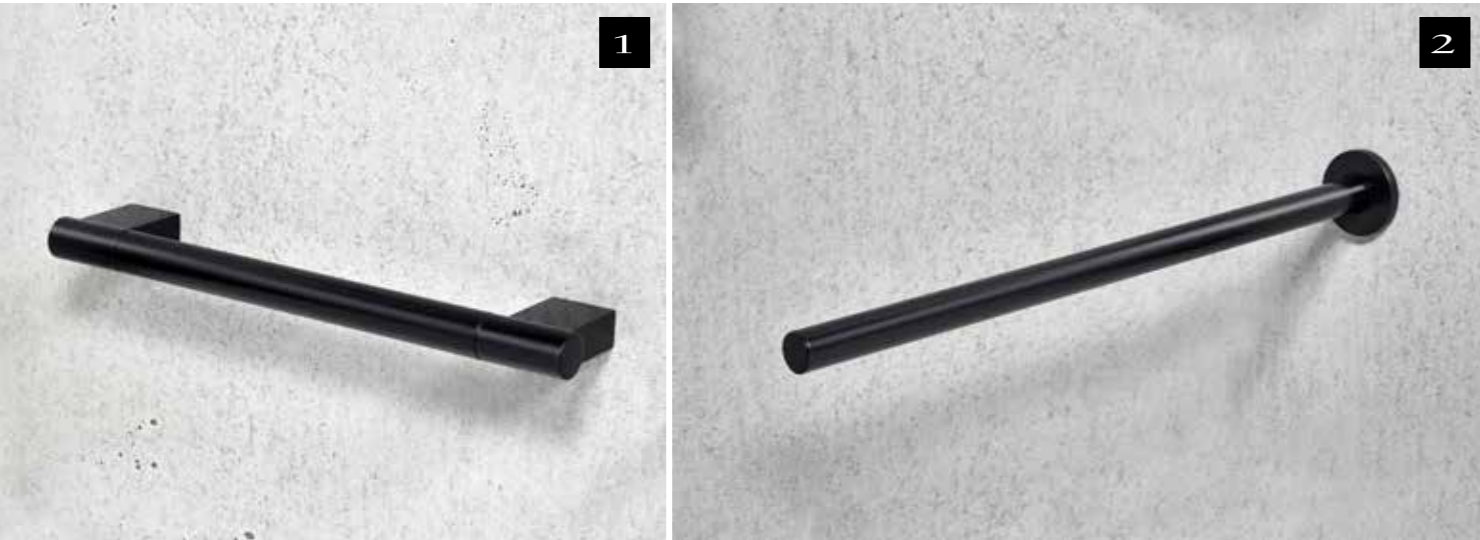

KEUCO

Black Selection

Prices exclude VAT

A Powerful Statement.

Noble, elegant and extravagant at the same time, choosing from the Black Selection sends out a strong design statement.

The deep black, silk matt surfaces of KEUCO products captivate with their special colour brilliance, which nicely round-off the bathroom with a luxurious touch.

They are perfectly matched in the RAL 9011 colour. A special lacquer coating makes them tough, durable and easy to clean – not only ideal for private bathrooms, but perfectly suited for hospitality and commercial installations too.

The velvety-matt surface is extremely pleasant to the touch.

PLAN BLACK SELECTION

PLAN BLACK SELECTION

- 1. Grab bar
- 2. Towel bar
- 3. Double swivel towel bar
- 4. Soap basket
- 5. Towel hook
- 6. Robe hook
- 7. Soap dispenser

- 8. Toilet paper holder
- 9. Toilet paper holder with shelf
- 10. Shelf
- 11. Towel bar
- 12. Tumbler and holder
- 13. Toilet brush set

PLAN BLACK SELECTION

14901.37.06.00
Towel rail
600mm (651mm total width)
Black