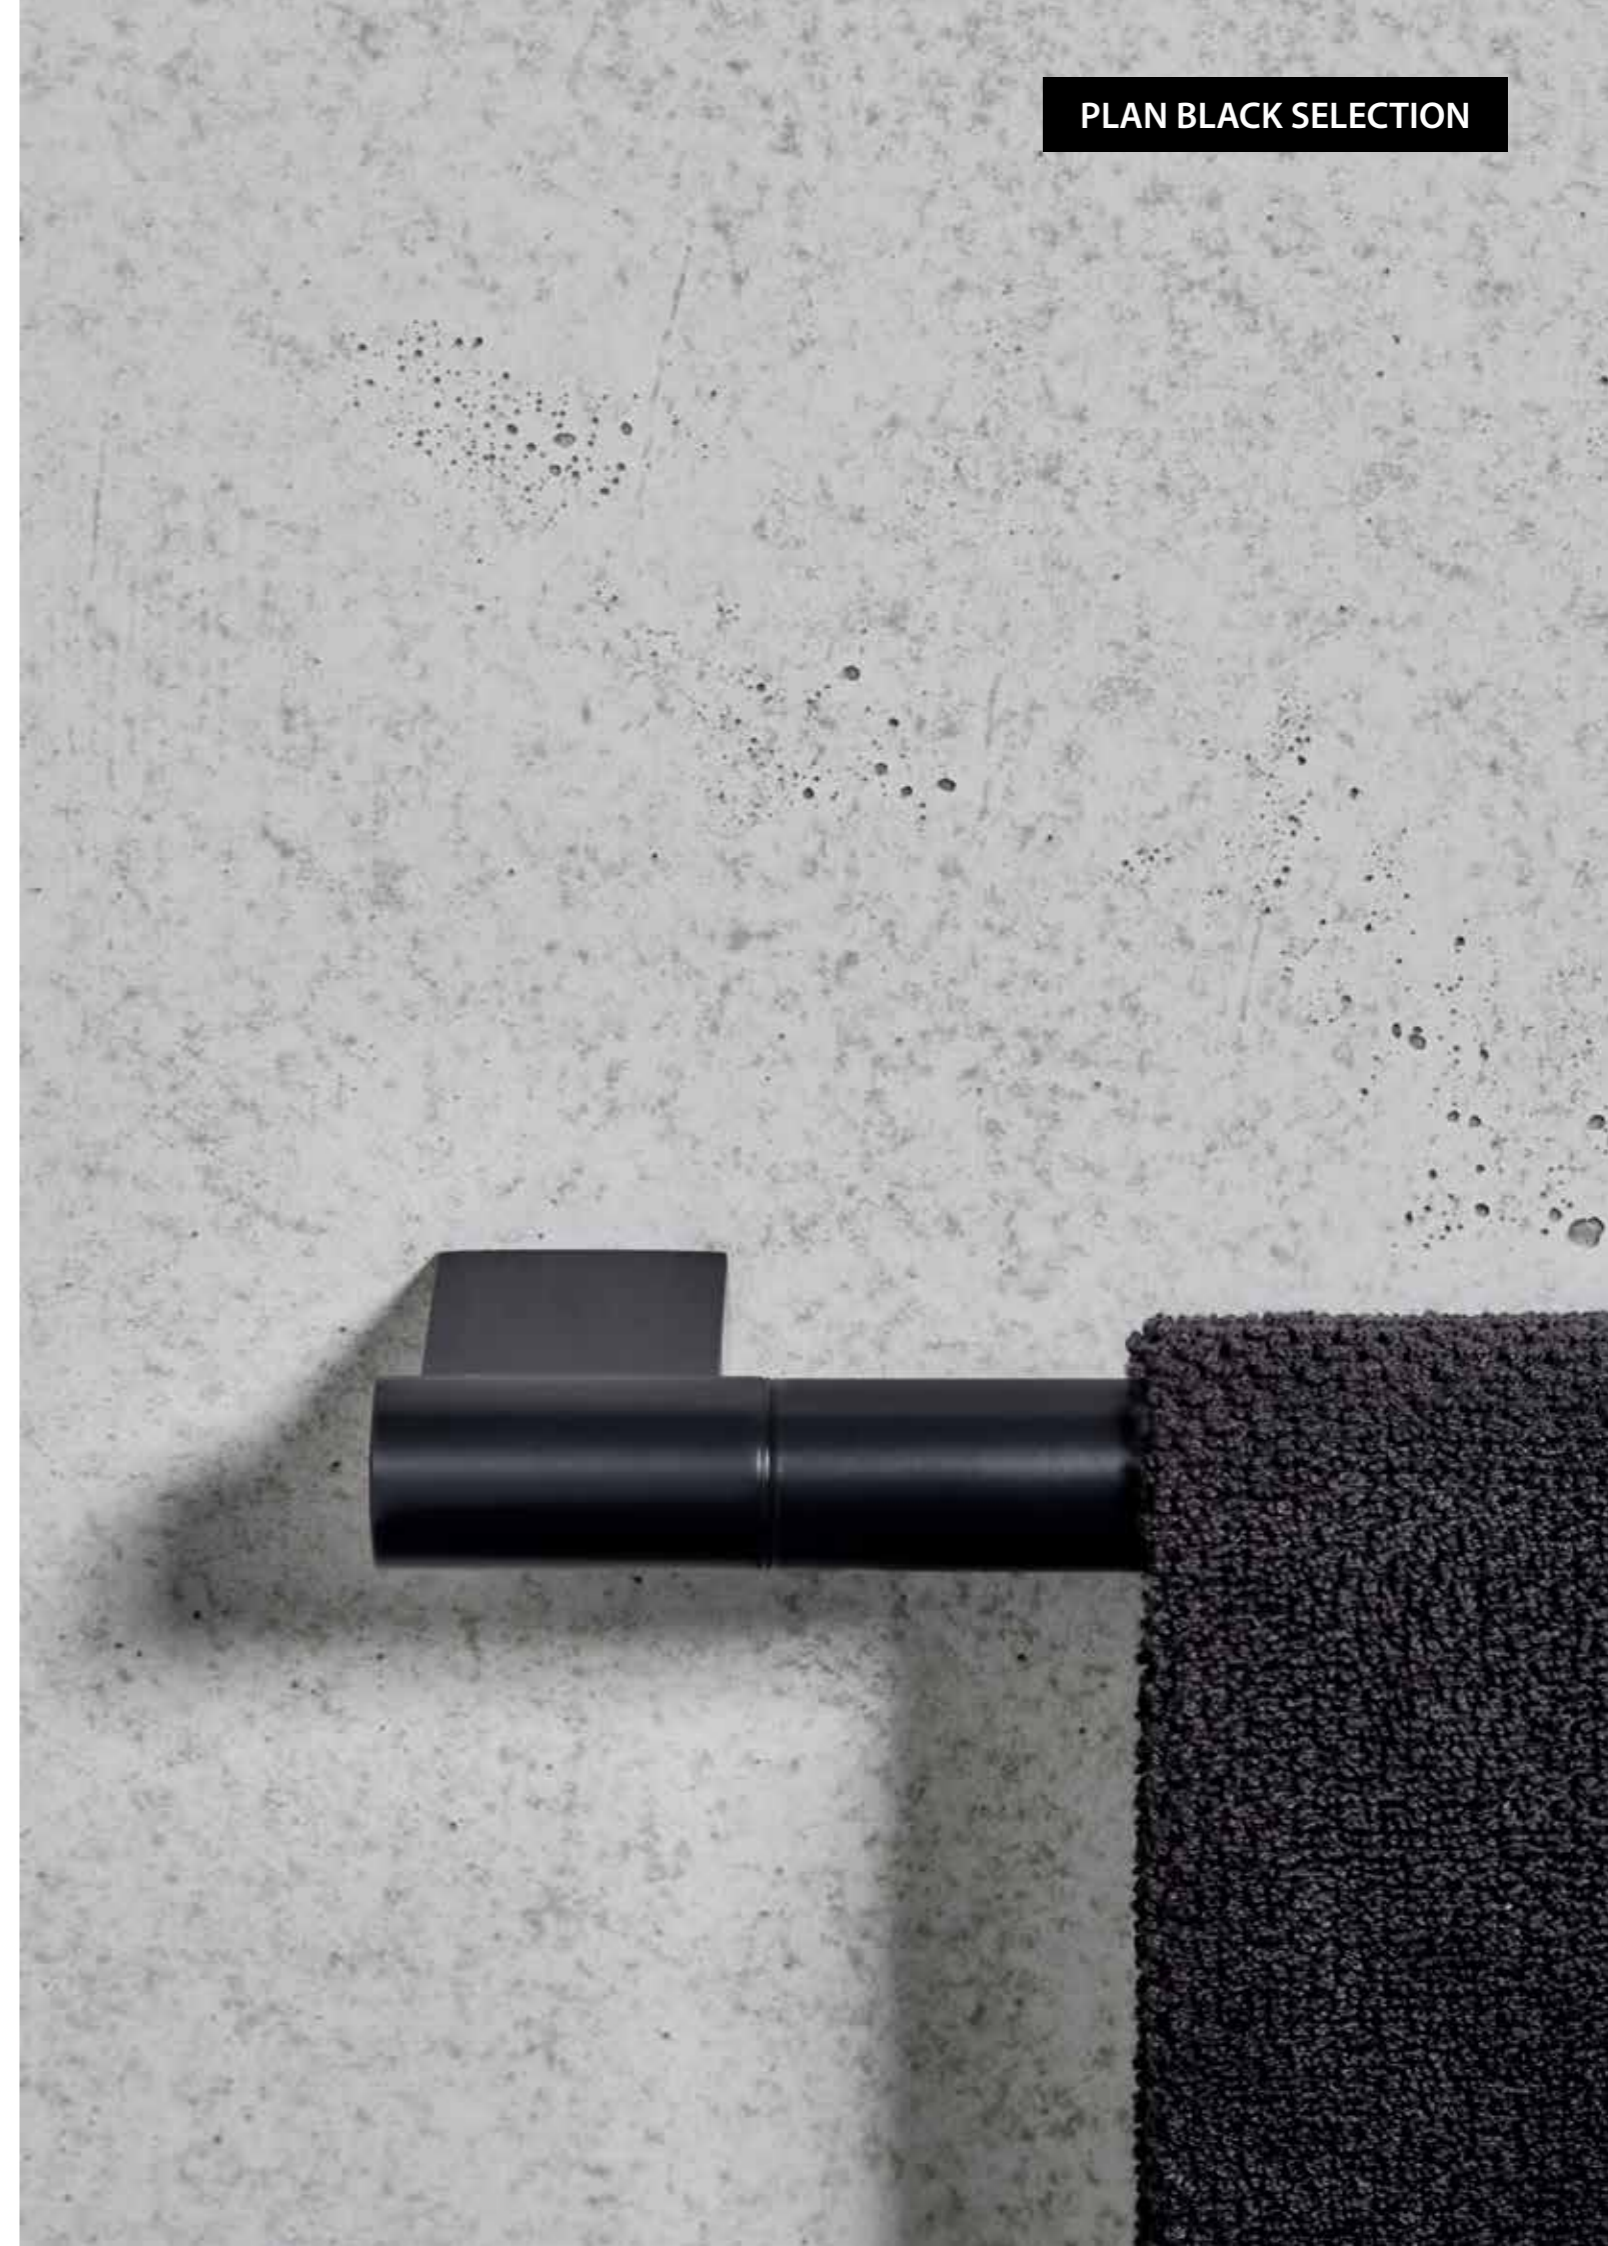

KEUCO

Black Selection

Prices exclude VAT

A Powerful Statement.

Noble, elegant and extravagant at the same time, choosing from the Black Selection sends out a strong design statement.

The deep black, silk matt surfaces of KEUCO products captivate with their special colour brilliance, which nicely round-off the bathroom with a luxurious touch.

The velvety-matt surface is extremely pleasant to the touch.

PLAN BLACK SELECTION

PLAN BLACK SELECTION

- 1. Grab bar
- 2. Towel bar
- 3. Double swivel towel bar
- 4. Soap basket
- 5. Towel hook
- 6. Robe hook
- 7. Soap dispenser