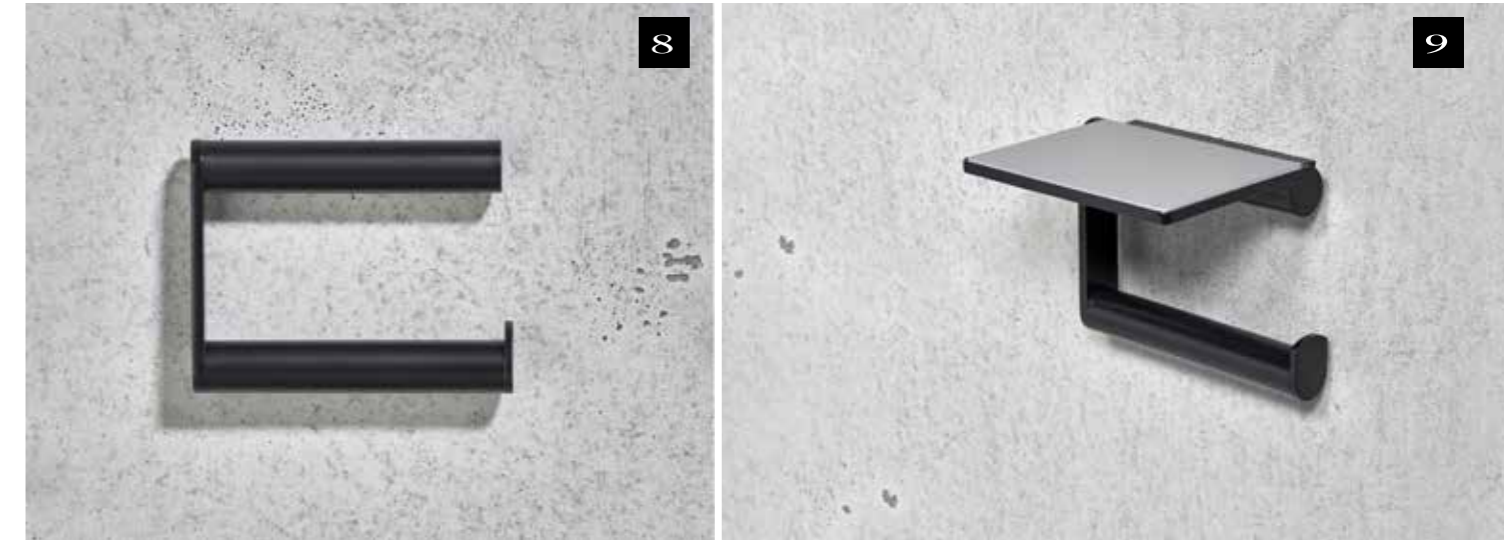

PLAN BLACK SELECTION

PLAN BLACK SELECTION

1. Grab bar
2. Towel bar
3. Double swivel towel bar
4. Soap basket
5. Towel hook
6. Robe hook
7. Soap dispenser

8. Toilet paper holder
9. Toilet paper holder with shelf
10. Shelf
11. Towel bar
12. Tumbler and holder
13. Toilet brush set