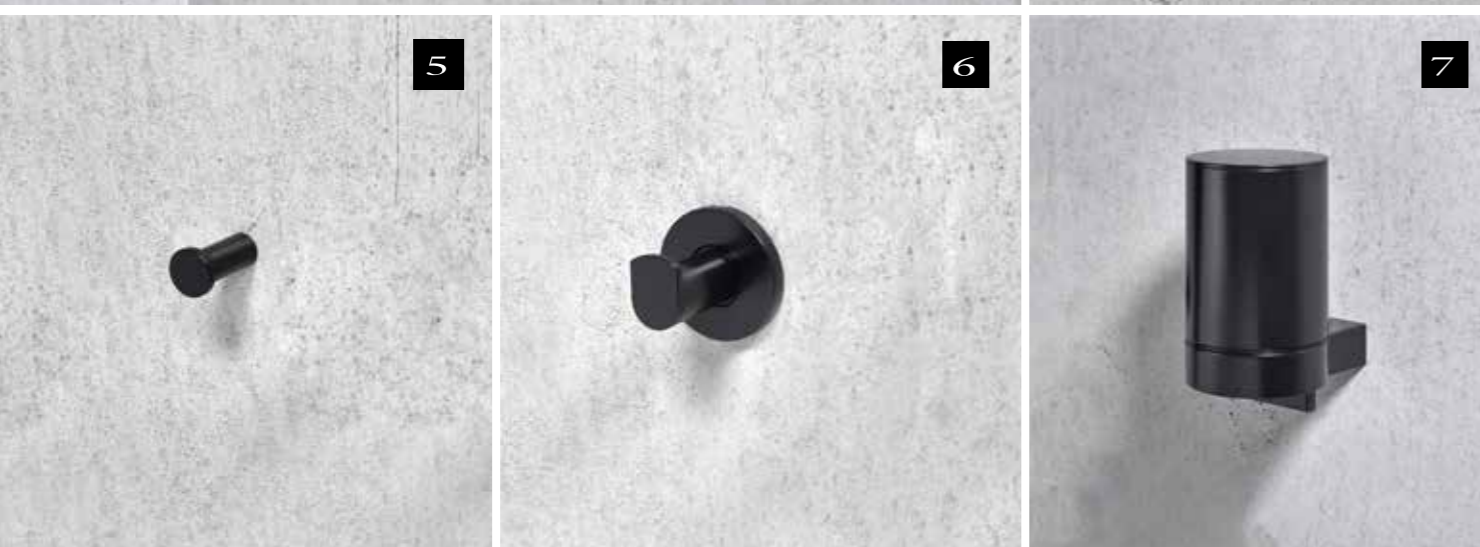

The velvety-matt surface is extremely pleasant to the touch.

PLAN BLACK SELECTION

PLAN BLACK SELECTION

- 1. Grab bar
- 2. Towel bar
- 3. Double swivel towel bar
- 4. Soap basket
- 5. Towel hook
- 6. Robe hook
- 7. Soap dispenser

- 8. Toilet paper holder
- 9. Toilet paper holder with shelf
- 10. Shelf
- 11. Towel bar
- 12. Tumbler and holder
- 13. Toilet brush set

PLAN BLACK SELECTION

14901.37.06.00
Towel rail
600mm (651mm total width)
Black